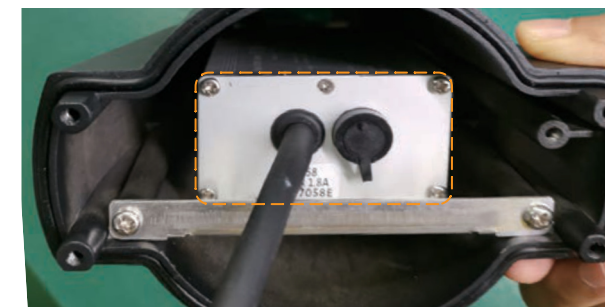

· Tempered glass cover with optic lens for durable protection.

· Driver is installed into the pole for easier maintenance.

· Available for 60/76mm pole diameters suitable for various projects.

· CCT adjustable, Power adjustable.