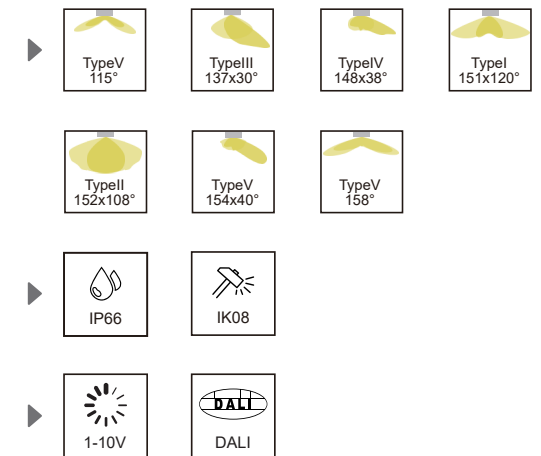

· Tempered glass cover with optic lens for durable protection.

· Driver is installed into the pole for easier maintenance.

· Available for 60/76mm pole diameters suitable for various projects.

· CCT adjustable, Power adjustable.

Code	Watt	Efficacy(Ra70)	Lumen(±5%)	N.W/pc(kgs)	Size(DxHmm)
EUS03-040	40W	120lm/W	4,800lm	7.58	450x526
EUS03-060	60W	120lm/W	7,200lm	7.88	450x526
EUS03-075	75W	120lm/W	9,000lm	7.94	450x526
EUS03-100	100W	120lm/W	12,000lm	7.97	450x526