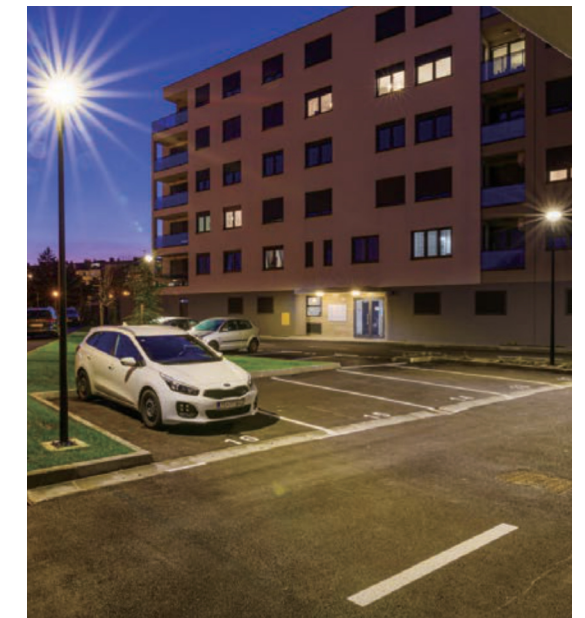

ECLIPSE 03

IF Award 2020 Winner

Eclipse LED post top -the IF Award 2020 Winner, brings architectural style to area and site and pedestrian scale applications. Its professional optic provides high level of visibility and manages the glare well.

Features:

· IF Design Award 2020, its design takes inspiration from the iconic Guest-Greeting Pine trees.

· Aesthetic appeal with a smooth curvature effectively prevents the accumulation of dust and leaves.

· Tempered glass cover with optic lens for durable protection.

· Driver is installed into the pole for easier maintenance.

· Available for 60/76mm pole diameters suitable for various projects.

· CCT adjustable, Power adjustable.